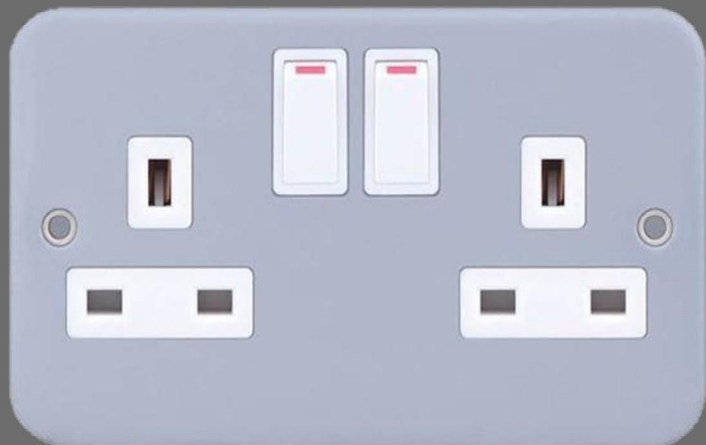

METAL CLAD RANGE – MODULAR KNOBS

A031MC – INTERMEDIATE SWITCH

A013MC – 2 GANG 2 WAY

A015MC – 3 GANG 2 WAY

A011MC – 1 GANG 2 WAY

A017MC – 4 GANG 2 WAY

A019MC – 6 GANG 2 WAY

A092MC – 13A SINGLE SWITCHED SOCKET S.P.

A093MC – 13A DOUBLE SWITCHED SOCKET S.P.

**A113/FMC – 13A D.P.
FUSED UNIT SWITCH**

**A061MC – 20A D.P.
SWITCH**

**A062MC – 20A DUAL
FLEXOUTLET**