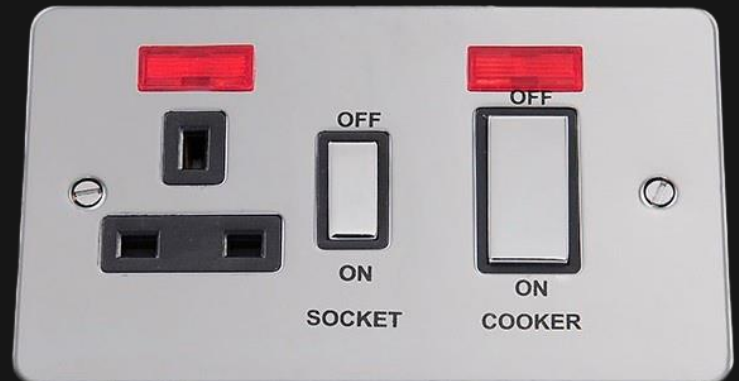

A092SCFSC

**13A SINGLE SWITCHED
SOCKET + X2 'A' TYPE USB**

A096SCFSC

13A DOUBLE SWITCHED SOCKET D.P.

A096/USB/N/SCFSC

**13A DOUBLE SWITCHED SOCKET + X2 'A+C'
TYPE USB**

A095SCFSC

**13A SINGLE SWITCHED
SOCKET D.P + NEON**

A097SCFSC

**13A DOUBLE SWITCHED SOCKET D.P +
NEON**

A022SCFSC

BELL SWITCH

A113SCFSC
13A D.P. FUSED UNIT

A061SCFSC
20A D.P. SWITCH

A071SCFSC
45A D.P. SWITCH 3X3

A062SCFSC
20A DUAL
FLEXOUTLET