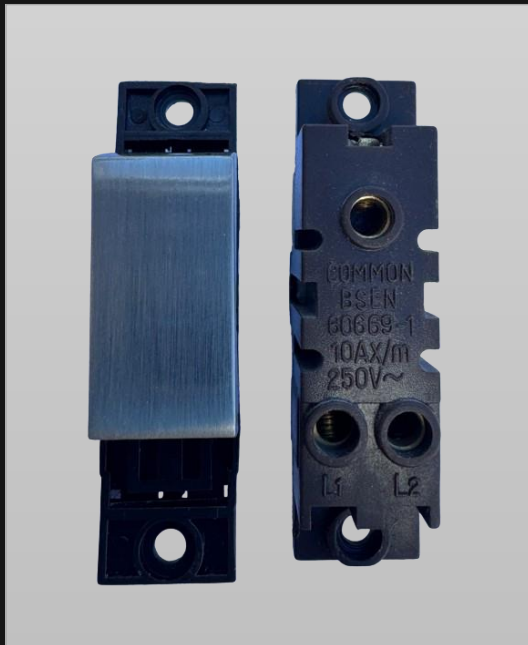

A097SCFSC

**13A DOUBLE SWITCHED SOCKET D.P +
NEON**

A022SCFSC

BELL SWITCH

A113SCFSC
13A D.P. FUSED UNIT

A061SCFSC
20A D.P. SWITCH

A071SCFSC
45A D.P. SWITCH 3X3

A062SCFSC
20A DUAL
FLEXOUTLET

A075SCFSC
45A D.P. COOKER UNIT

A135SCFSC
SHAVER UNIT DUAL
VOLTAGE 115V / 230V

A151SCFSC
1G TELEPHONE

A155SCFSC
1G DATA SOCKET
(RJ45)

A156SCFSC
2G DATA SOCKET
(RJ45)

A159SCFSC
TELEPHONE MASTER
+ DATA (RJ45)

A166SCFSC
SATELITE SOCKET

A167SCFSC
TV LOOPING +
SATELITE SOCKET

A159DTSCFSC
DATA SOCKET (RJ45)
+ TV LOOPING

A160SCFSC
1G TV LOOPING
SOCKET

A170SCFSC
3X3 BLANK PLATE

A171SCFSC
6X3 BLANK PLATE

KNOBSCFSC
2 WAY KNOB SWITCH

KNOBA031SCFSC
2 WAY KNOB SWITCH

A145SCFSC
1 GANG 2 WAY LED DIMMER
5W – 150W

A147SCFSC
3 GANG 2 WAY LED DIMMER
5W – 150W

A146SCFSC
2 GANG 2 WAY LED DIMMER
5W – 150W

A148SCFSC
4 GANG 2 WAY LED DIMMER
5W – 150W