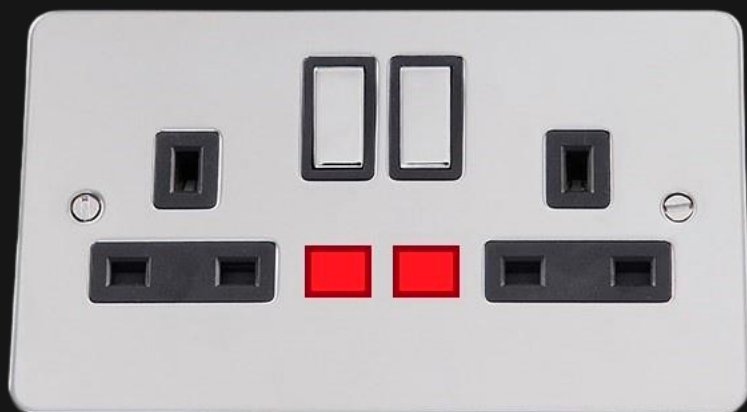

A092SCFSC

**13A SINGLE SWITCHED
SOCKET + X2 'A' TYPE USB**

A096SCFSC

13A DOUBLE SWITCHED SOCKET D.P.

A096/USB/N/SCFSC

**13A DOUBLE SWITCHED SOCKET + X2 'A+C'
TYPE USB**

A095SCFSC

**13A SINGLE SWITCHED
SOCKET D.P + NEON**

A097SCFSC

**13A DOUBLE SWITCHED SOCKET D.P +
NEON**

A022SCFSC

BELL SWITCH

A113SCFSC
13A D.P. FUSED UNIT

A061SCFSC
20A D.P. SWITCH

A071SCFSC
45A D.P. SWITCH 3X3

A062SCFSC
20A DUAL
FLEXOUTLET