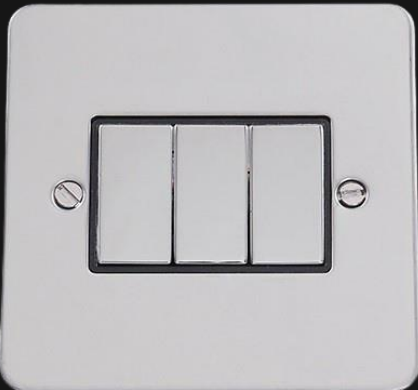

SCFSC RANGE - FLAT SATIN BRUSHED

A031SCFSC
INTERMEDIATE

A011SCFSC
1 GANG 2 WAY

A013SCFSC
2 GANG 2 WAY

A015SCFSC
3 GANG 2 WAY

A017SCFSC
4 GANG 2 WAY

A019SCFSC
6 GANG 2 WAY

A094SCFSC
13A SINGLE SWITCHED
SOCKET D.P.

A092SCFSC

**13A SINGLE SWITCHED
SOCKET + X2 'A' TYPE USB**

A096SCFSC

13A DOUBLE SWITCHED SOCKET D.P.

A096/USB/N/SCFSC

**13A DOUBLE SWITCHED SOCKET + X2 'A+C'
TYPE USB**

A095SCFSC

**13A SINGLE SWITCHED
SOCKET D.P + NEON**

A097SCFSC

**13A DOUBLE SWITCHED SOCKET D.P +
NEON**

A022SCFSC

BELL SWITCH

A113SCFSC
13A D.P. FUSED UNIT

A061SCFSC
20A D.P. SWITCH

A071SCFSC
45A D.P. SWITCH 3X3

A062SCFSC
20A DUAL
FLEXOUTLET